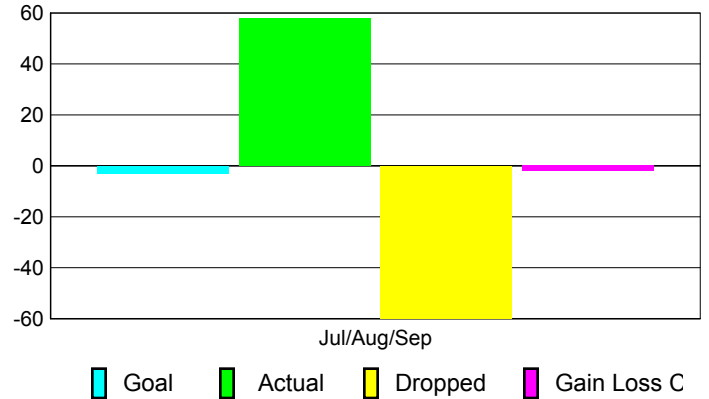

### Club Results 2010-2011

Goal, New, Dropped, Gain/Loss

## MEMBERSHIP

Membership Results  
2010-2011

Membership  
2009-2010

Month	Net Memb Goal	Actual New Memb	Actual Dropped Memb	Gain/Loss of Memb	Gain/Loss of Memb
Jul/Aug/Sep	-3	58	-60	-2	-28
<b>Totals</b>	<b>-3</b>	<b>58</b>	<b>-60</b>	<b>-2</b>	<b>-28</b>

### Membership Results 2010-2011

Goal, New, Dropped, Gain/Loss